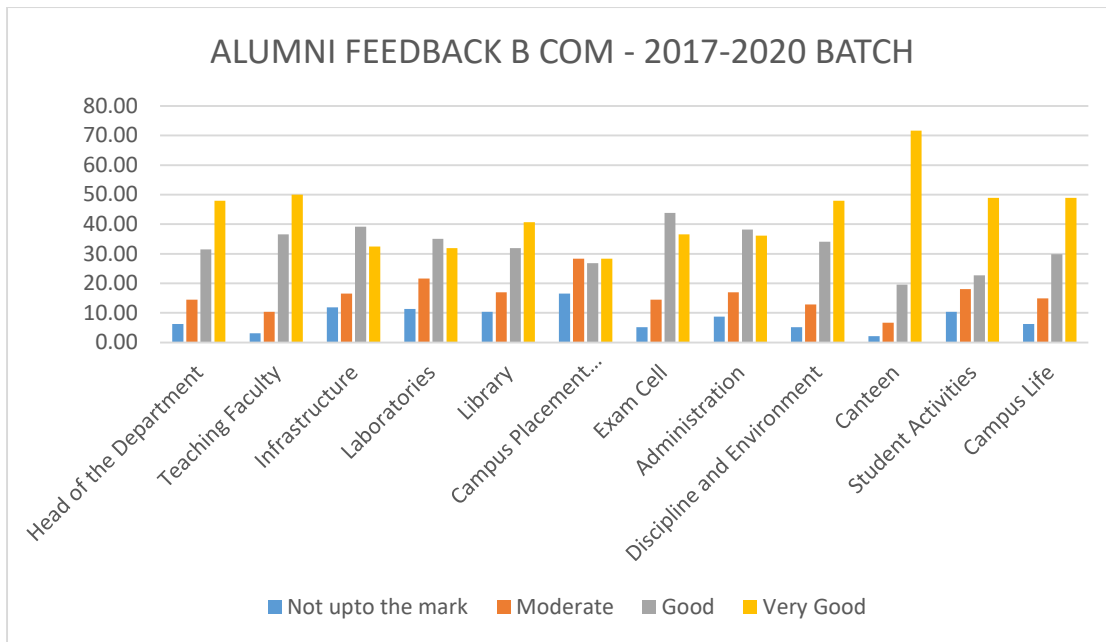

**Villa Marie Degree College for Women
(Affiliated to Osmania University)
Somajiguda, Hyderabad
An ISO 9001:2015 Certified Institution**

ALUMNI FEEDBACK ANALYSIS

Academic Year 2017-2020

Department – B. Com

Interpretation:

The Alumni of B Com Department have given very good feedback to Canteen contributing to 72%. 40% and above students has been given very good feedback to Teaching faculty, Head of Department, Discipline and Environment, student activities and Campus Life.