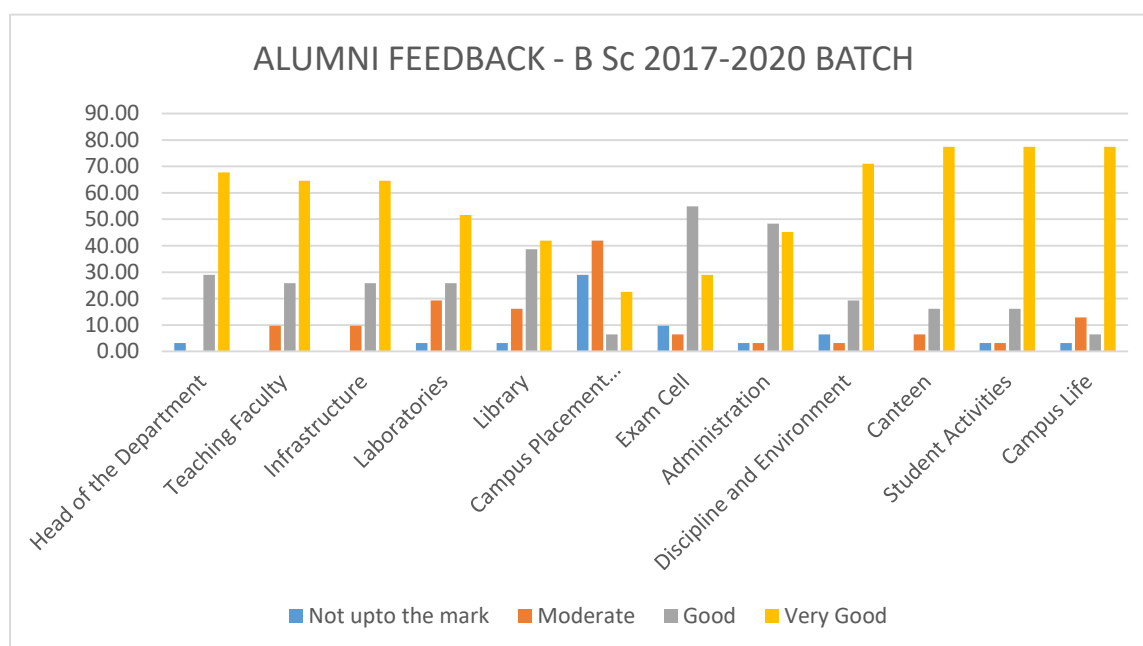

Department – B.Sc

	Not upto the mark	Moderate	Good	Very Good	
Head of the Department	3.23	0.00	29.03	67.74	100.00
Teaching Faculty	0.00	9.68	25.81	64.52	100.00
Infrastructure	0.00	9.68	25.81	64.52	100.00
Laboratories	3.23	19.35	25.81	51.61	100.00
Library	3.23	16.13	38.71	41.94	100.00
Campus Placement Opportunities	29.03	41.94	6.45	22.58	100.00
Exam Cell	9.68	6.45	54.84	29.03	100.00
Administration	3.23	3.23	48.39	45.16	100.00
Discipline and Environment	6.45	3.23	19.35	70.97	100.00
Canteen	0.00	6.45	16.13	77.42	100.00
Student Activities	3.23	3.23	16.13	77.42	100.00
Campus Life	3.23	12.90	6.45	77.42	100.00

Interpretation:

The Alumni of B. Sc Department have given very good feedback to campus life and Canteen which is responded by 77.42% and above students has been given very good feedback to Head of Department, teaching Faculty, infrastructure, administration and student activities.