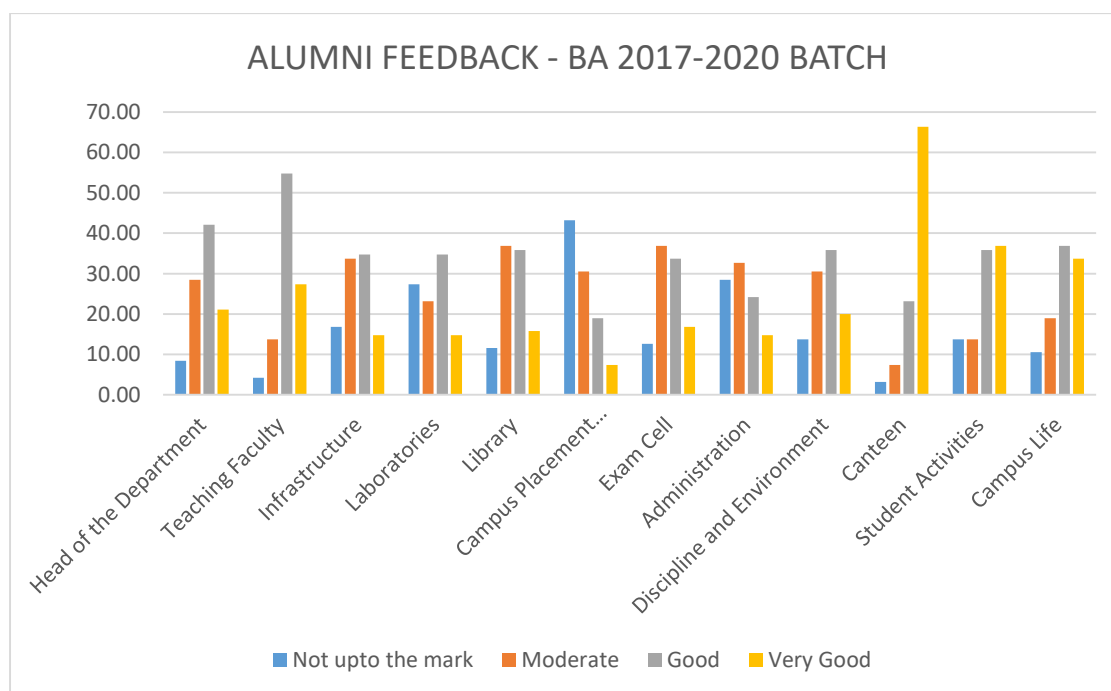

Department - BA

	Not upto the mark	Moderate	Good	Very Good	
Head of the Department	8.42	28.42	42.11	21.05	100
Teaching Faculty	4.21	13.68	54.74	27.37	100
Infrastructure	16.84	33.68	34.74	14.74	100
Laboratories	27.37	23.16	34.74	14.74	100
Library	11.58	36.84	35.79	15.79	100
Campus Placement Opportunities	43.16	30.53	18.95	7.37	100
Exam Cell	12.63	36.84	33.68	16.84	100
Administration	28.42	32.63	24.21	14.74	100
Discipline and Environment	13.68	30.53	35.79	20.00	100
Canteen	3.16	7.37	23.16	66.32	100
Student Activities	13.68	13.68	35.79	36.84	100
Campus Life	10.53	18.95	36.84	33.68	100

Interpretation:

The Alumni of BA Department have given very good feedback Canteen responded by 66%. 30% above students have been given very good feedback to Student Activities and Campus life.