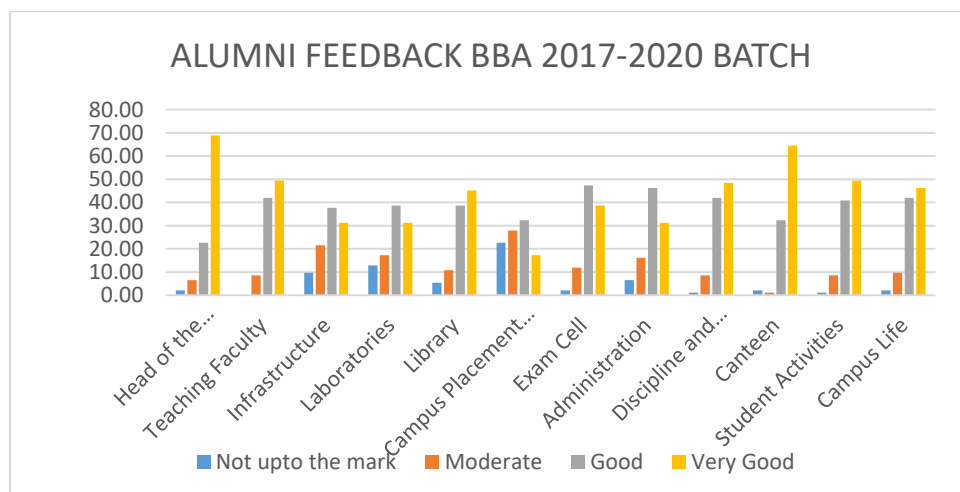

Department - BBA

	Not upto the mark	Moderate	Good	Very Good	
Head of the Department	2.15	6.45	22.58	68.82	100
Teaching Faculty	0.00	8.60	41.94	49.46	100
Infrastructure	9.68	21.51	37.63	31.18	100
Laboratories	12.90	17.20	38.71	31.18	100
Library	5.38	10.75	38.71	45.16	100
Campus Placement Opportunities	22.58	27.96	32.26	17.20	100
Exam Cell	2.15	11.83	47.31	38.71	100
Administration	6.45	16.13	46.24	31.18	100
Discipline and Environment	1.08	8.60	41.94	48.39	100
Canteen	2.15	1.08	32.26	64.52	100
Student Activities	1.08	8.60	40.86	49.46	100
Campus Life	2.15	9.68	41.94	46.24	100

Interpretation:

The Alumni of BBA Department have given very good feedback to Head of the Department and Canteen which is responded by 69% and 64% respectively. 50% above students have been given very good feedback to student activities.