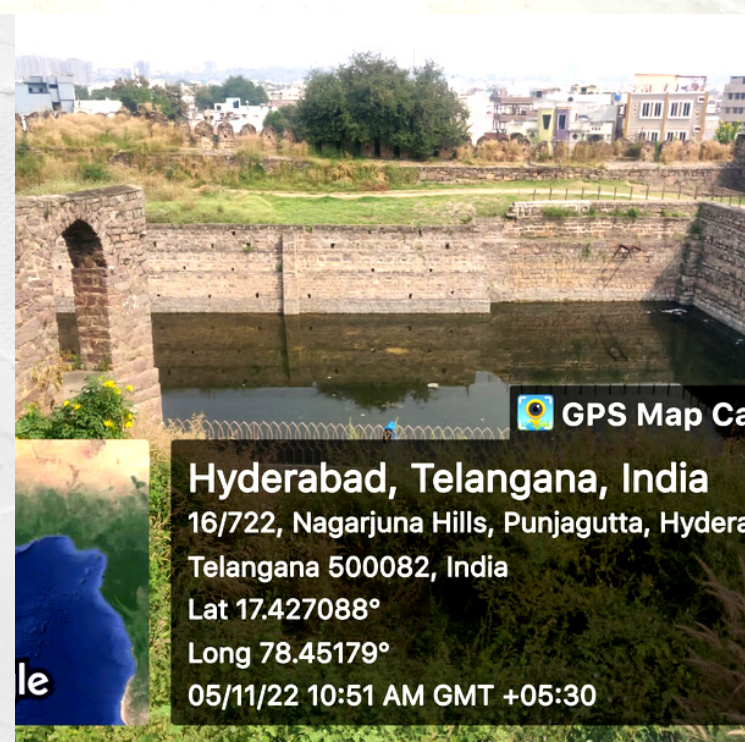

GPS Map Camera

Hyderabad, Telangana, India

16/722, Nagarjuna Hills, Punjagutta, Hyderabad,
Telangana 500082, India

Lat 17.427088°

Long 78.45179°

05/11/22 10:51 AM GMT +05:30

le